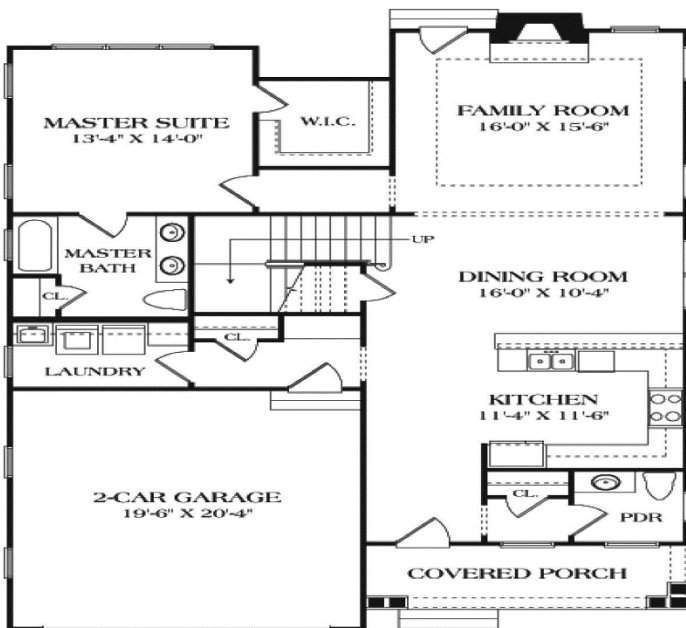

Woodside Retreat

1883 sq ft 38' x 53'