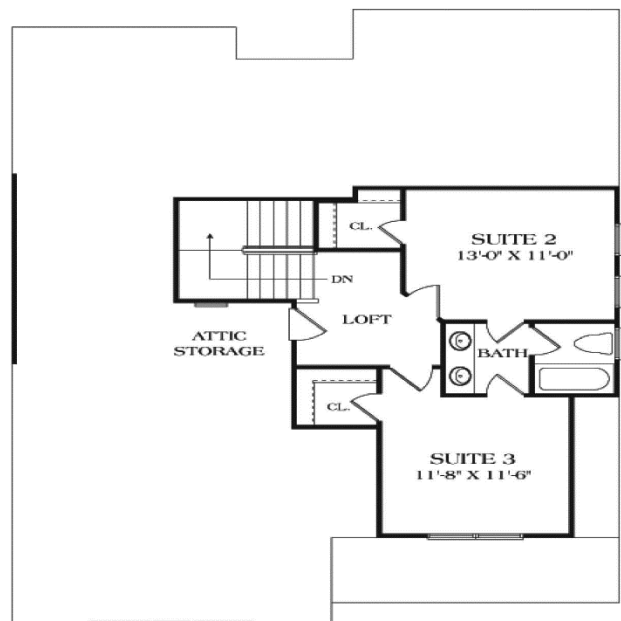

Woodside Retreat

1883 sq ft 38' x 53'